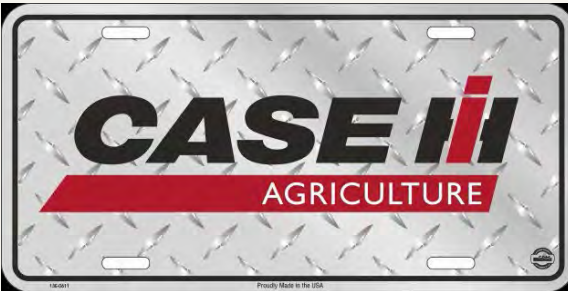

1805
Case IH Diamond Ag
6"x12" Min 6 pcs
\$5.25 ea

1912
Farmall Machine Shed
12"x18" Min 4 pcs
\$8.25 ea

1806
New Case IH logo
6"x12" Min 6 pcs
\$5.25 ea

1812
Case IH Black New Logo
6"x12" Min 6 pcs
\$5.25 ea

Brand New Sign

12.38" W X 11.5" H
B/G: NATURAL ALUMINUM
3 COLOR

1918
IH International Harvester Min 4 pcs
\$8.75

Shipping later in June

2301
IH Farmall
6"x12" Min 6 pcs
\$5.25

1815
Case IH Sweep Logo
6"x12" Min 6 pcs
\$5.25