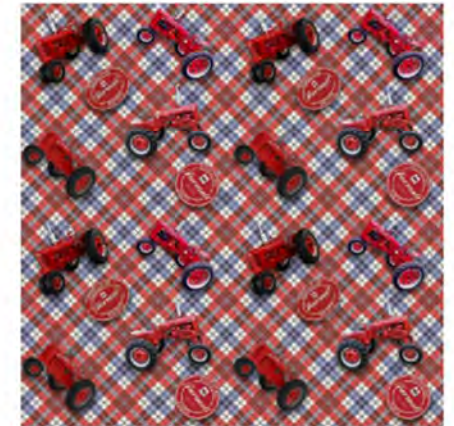

Farmall Paisley - 15 Yd Bolt - 10546

SKU - 10546

Farmall History - 15 Yd Bolt - 10540

SKU - 10540

Farmall Cheater Quilt Allover-Cotton 60" - 10 Yd Bolt - 1363F

SKU - 1363F Sku: 1363F

Farm Roosters & Chickens - 15 Yd Bolt - 10545

SKU - 10529

Tossed Farmall Logos 2 Red Burlap 10528

SKU - 10528

Tossed Farmall Logos 2 Burlap 10528

SKU - 10528-2

Tractors Tossed On Plaid 10527

SKU - 10527

Farm Signs 10526

SKU - 10526

Farmall Barns 10525

SKU - 10525

Farmall Patriotic Quilt

SKU -

Gray Farmall Patch Cotton A/O - 15 Yd Bolt
- 10296-GRAY

SKU - 10296-GRAY

Gray Farmall Plaid Cotton A/O - 15 Yd Bolt
- 10294-GRAY