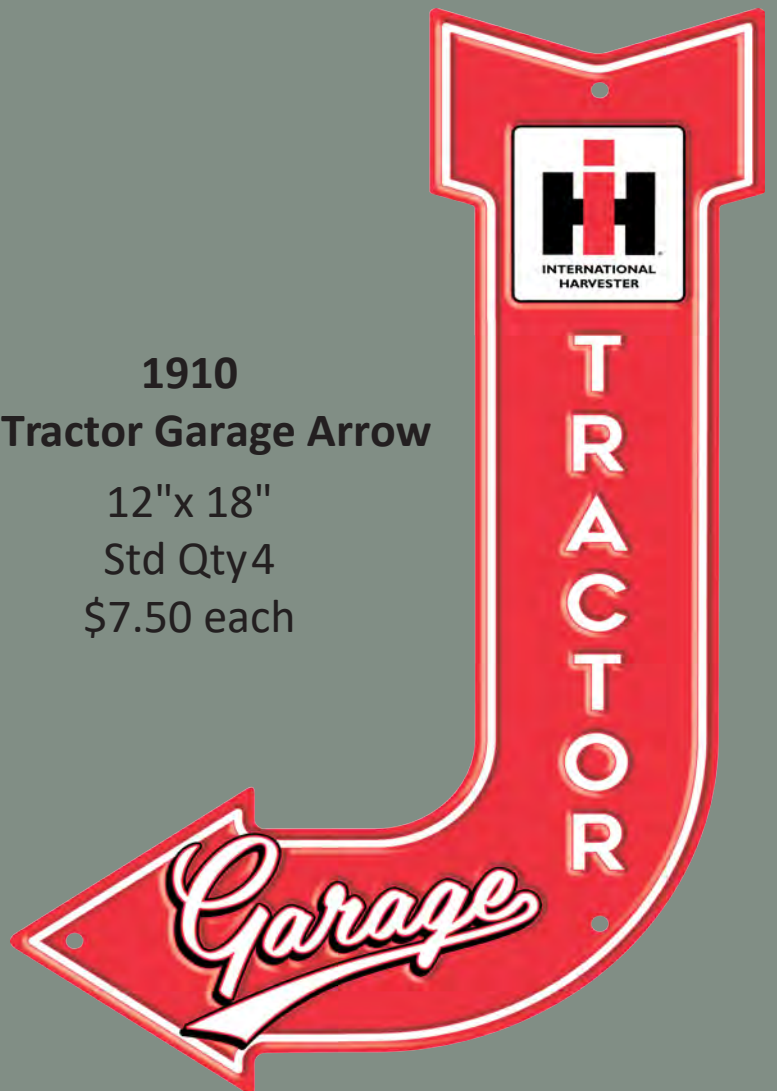

2667 - Diamond International Truck

6" x 12" - Min 6 pcs - \$4.50 each

1912
Farmall Machine Shed Arrow

12" x 18"
Std. Qty 4
\$7.50 each

1910
IH Tractor Garage Arrow

12" x 18"
Std Qty 4
\$7.50 each

**1903
IH State Sign**