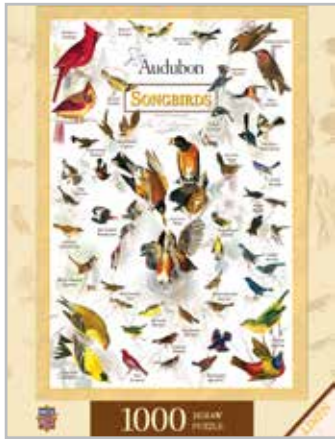

Snow Birds #72116

Lake Life #72022

Perched #72021

Morning Garden #72118

Autumn Feathers #72272

**FARM COUNTRY
1000 PC PUZZLES**

LINEN

AGE	BOX SIZE	PUZZLE SIZE	CASE	COST	MSRP
14+	8" x 8" x 2"	19.25" x 26.75"	4	\$8.50	\$16.99

Pete & Paul's Produce #72426

Grandma's Garden #71921

Harvest Ranch #72020

Weekends on the Farm #72336

Homestead Farm #72114

The Restoration #71919

Barnyard Crowd #72238

For Top Honors #71922

Picnic on the Farm #72239

**FIELD GUIDES
1000 PC PUZZLES**

LINEN

AGE	BOX SIZE	NEW BOX SIZE	PUZZLE SIZE	CASE	COST	MSRP
14+	10" x 12" x 2"	8" x 10.5" x 2"	19.25" x 26.75"	4	\$8.50	\$16.99

Audubon Songbirds
#72049

Farmer's Almanac Fruits & Vegetable
#72196

Farmer's Almanac Backyard Garden Florals
#72195

**SHAPES
1000 PC PUZZLES**

AGE	BOX SIZE	NEW BOX SIZE	PUZZLE SIZE	CASE	COST	MSRP
14+	12" x 10" x 2"	8" x 8" x 2"	varies	4	\$8.50	\$16.99