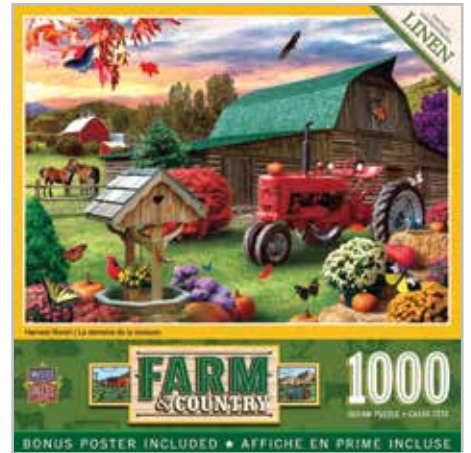

AGE	BOX SIZE	PUZZLE SIZE	CASE	COST	MSRP
14+	8" x 8" x 2"	19.25" x 26.75"	4	\$8.50	\$16.99

TOP SELLER

Backyard Birds #31978

TOP SELLER

Songbird Collage #31977

TOP SELLER

Spring Gathering #72061

Garden of Song #72316

Snow Birds #72116

Lake Life #72022

Perched #72021

Morning Garden #72118

Autumn Feathers #72272

**FARM COUNTRY
1000 PC PUZZLES**

LINEN

AGE	BOX SIZE	PUZZLE SIZE	CASE	COST	MSRP
14+	8" x 8" x 2"	19.25" x 26.75"	4	\$8.50	\$16.99

Pete & Paul's Produce #72426

Grandma's Garden #71921

Harvest Ranch #72020

Weekends on the Farm #72336

Homestead Farm #72114

The Restoration #71919

Barnyard Crowd #72238

For Top Honors #71922

Picnic on the Farm #72239

**FIELD GUIDES
1000 PC PUZZLES**

LINEN

AGE	BOX SIZE	NEW BOX SIZE	PUZZLE SIZE	CASE	COST	MSRP
14+	10" x 12" x 2"	8" x 10.5" x 2"	19.25" x 26.75"	4	\$8.50	\$16.99

Audubon Songbirds
#72049