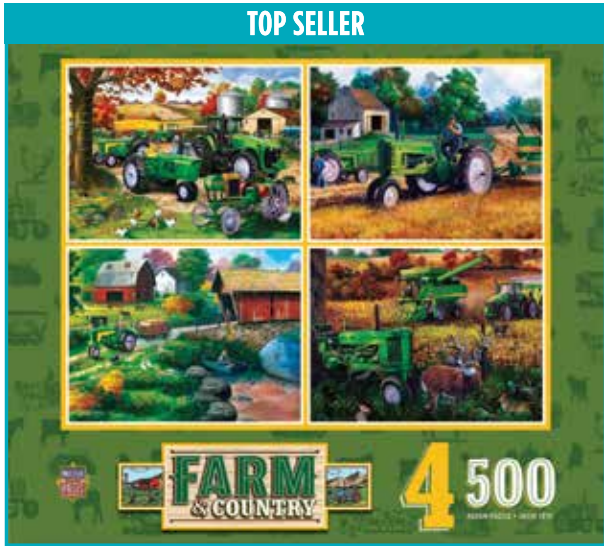

Case IH/Farmall

#42064.01

Old MacDonald's Farm

#42124.01

PANORAMAS 1000 PC PUZZLES	AGE	BOX SIZE	PUZZLE SIZE	CASE	COST	MSRP
	14+	15.75" x 8" x 2"	13" x 39"	6	\$10.00	\$19.99

← OVER 3 FT WIDE →

Farmall Horse Power

#71746

4-PACK MULTI PACK 500 PC PUZZLES	AGE	BOX SIZE	PUZZLE SIZE	CASE	COST	MSRP
	14+	12" x 10" x 2.5"	14" x 19"	4	\$12.50	\$24.99

Farm & Country

#31905

Farmall

#41402

LICENSED CLASSIC PAINT KITS		AGE	BOX SIZE	CONTENTS	CASE	COST	MSRP
		4+	varies	varies by design	varies	\$8.50	\$16.99

Farm Figures #22411

NEW LOWER PRICE ON ALL PREMIUM PAINT KITS

Monster Truck #21651
Age: 4+
Box Size: 8.75" x 10" x 4.5"
Case: 4
COST: \$10.00

Country Farm #21902
Age: 4+
Box Size: 10" x 10" x 3.5"
Case: 4
COST: \$10.00