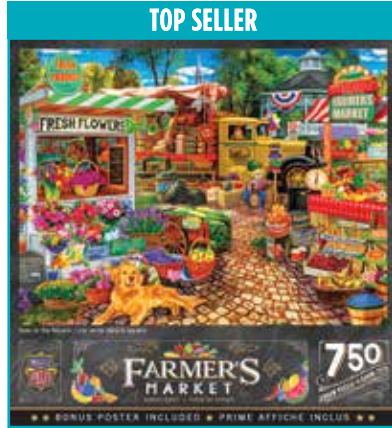

Garden Gathering #32285

Mountain Meadow Farm #32284

Quilt Country #32106

Farmland Frolic #31916

Three 'Lil Pigs #31817

Moo Love #31848

Best Friends #32283

Spirit of Spring #32107

Morning Glory #31816

FARMERS MARKET 750 PC PUZZLES

AGE	BOX SIZE	PUZZLE SIZE	CASE	COST	MSRP
14+	8" x 8" x 2"	18" x 24"	4	\$7.50	\$14.99

Buy Local Honey #32017

Sale on the Square #31996

Corner Market #32321

Old Mill Farm Stand #32169