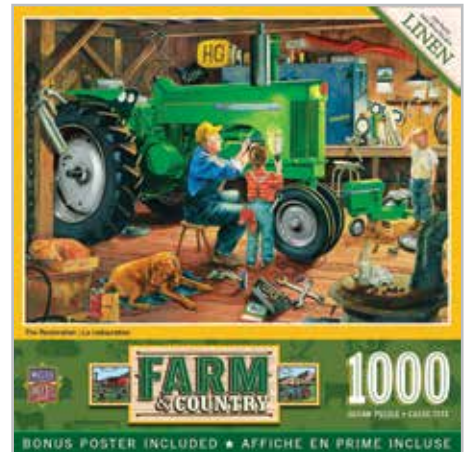

Snow Birds #72116

Lake Life #72022

Perched #72021

Morning Garden #72118

Autumn Feathers #72272

**FARM COUNTRY
1000 PC PUZZLES**

LINEN

AGE	BOX SIZE	PUZZLE SIZE	CASE	COST	MSRP
14+	8" x 8" x 2"	19.25" x 26.75"	4	\$8.50	\$16.99

Pete & Paul's Produce #72426

Grandma's Garden #71921

Harvest Ranch #72020

Weekends on the Farm #72336

Homestead Farm #72114

The Restoration #71919

Barnyard Crowd #72238

For Top Honors #71922

Picnic on the Farm #72239

**FIELD GUIDES
1000 PC PUZZLES**

LINEN

AGE	BOX SIZE	NEW BOX SIZE	PUZZLE SIZE	CASE	COST	MSRP
14+	10" x 12" x 2"	8" x 10.5" x 2"	19.25" x 26.75"	4	\$8.50	\$16.99

Audubon Songbirds
#72049

Farmer's Almanac Fruits & Vegetable
#72196

Farmer's Almanac Backyard Garden Florals
#72195

**SHAPES
1000 PC PUZZLES**

AGE	BOX SIZE	NEW BOX SIZE	PUZZLE SIZE	CASE	COST	MSRP
14+	12" x 10" x 2"	8" x 8" x 2"	varies	4	\$8.50	\$16.99