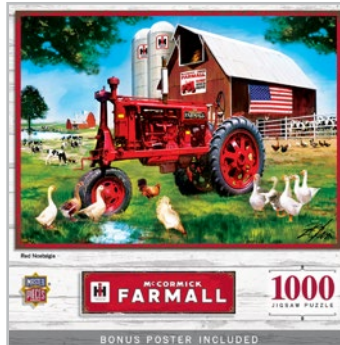

## FARMALL FARMALL PANORAMIC

AGE: 14+ | BOX SIZE: 8" x 8" x 2" | CASE: 4 | COST: \$8.50 | MSRP: \$16.99

AGE: 14+ | BOX SIZE: 15.75" x 8" x 2" | CASE: 4 | COST: \$10.00 | MSRP: \$19.99

Farmall

#71746

Coming Home

#72026

TOP  
Seller

The Rematch  
#71929

An American Classic  
#72344

Red Nostalgia  
#72274

Boys and Their Toys  
#71213

**Order Processing**

Email: CaselHorders@gmail.com